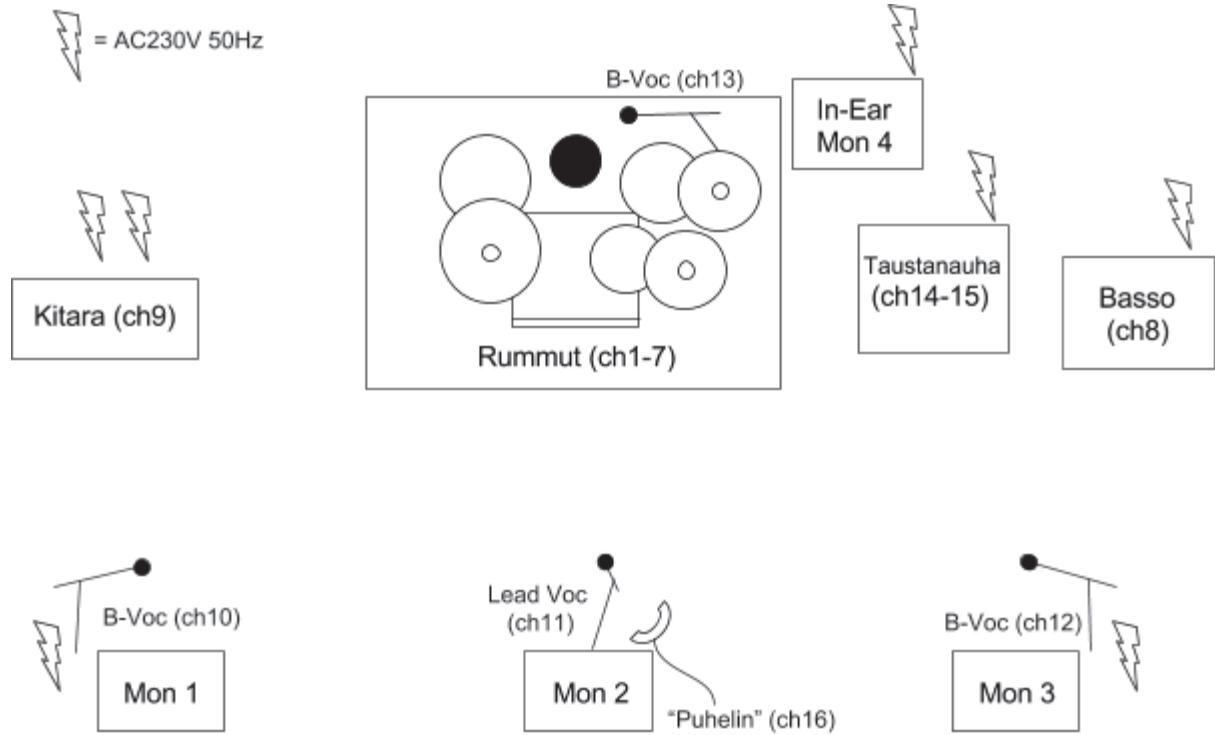

# LeeWings

Lavakartta ja kanavalista 2017

| Ch | Instr.                                  | Mic (esim.)             | Stand              |
|----|---|-------------------------|--------------------|
| 1  | BD                                      | Shure B52               | Short boom         |
| 2  | SN                                      | Shure SM57              | Short boom / Clamp |
| 3  | RT1                                     | Senn. E904              | Clamp              |
| 4  | FT                                      | Senn. E904              | Clamp              |
| 5  | OH-L                                    | Condenser               | Tall boom          |
| 6  | OH-R                                    | Condenser               | Tall boom          |
| 7  | (HH)                                    |                         |                    |
| 8  | BASS                                    | XLR (Direct Out)        |                    |
| 9  | GTR                                     | Senn. E906 / Shure SM57 | Short boom         |
| 10 | B-VOC / GTR                             | Senn. E845 / E935       | Tall boom          |
| 11 | LEAD VOC                                | Senn. E845 / E935       | Tall straight      |
| 12 | B-VOC / BASS                            | Senn. E845 / E935       | Tall boom          |
| 13 | B-VOC / DRS                             | Senn. E845 / E935       | Tall boom          |
| 14 | BACKING TRACK-L                         | DI                      |                    |
| 15 | BACKING TRACK-R                         | DI                      |                    |
| 16 | "PUHELIN" (KIERTOHERKKÄ, EI MONITORIIN) | XLR (own mic)           |                    |